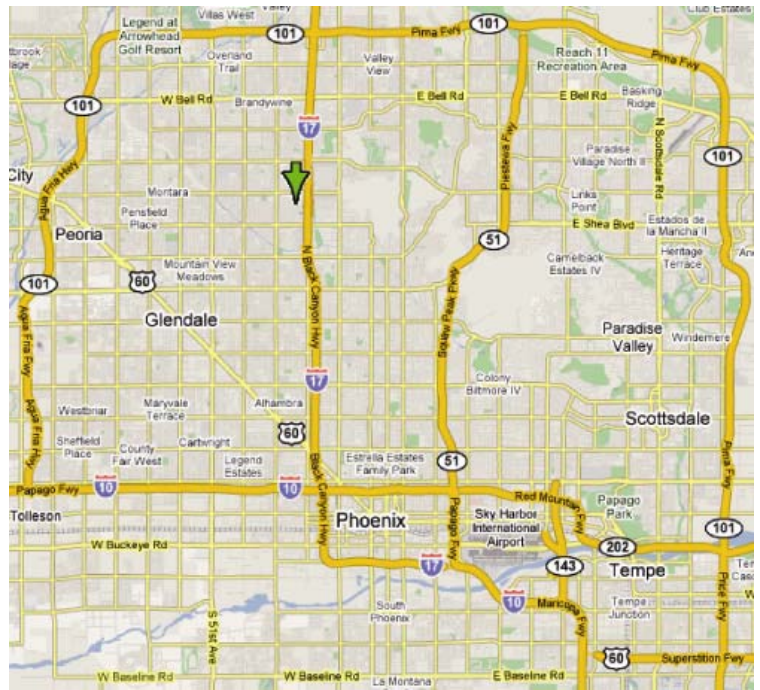

Diamond Life Center

Directions page 1 of 2

**Located off I-17
and the Peoria Ave Exit**

Off I-17, go West on Peoria.
After the light, there is a Chase
Bank on the right side.

Immediately after Chase turn
right on 30th Ave. 30th Ave will
curve left and then turn right into
Lake Biltmore Estates.

The first available parking
is a turn out to the right.

Continue up 30th Ave &
take the next left turn
which is Lupine Ave.

Diamond Life Center is the
last house on the right
#3028.

To enter the center, go
through the gate to the
right hand side of the
house.

Diamond Life Center

Directions page 2 of 2

The center is located on the East Side of
3028 W Lupine Ave, Phoenix, AZ 85029
Through the side gate.

If you need assistance from your car, call 480-217-1720
or 602-518-1966. ‘

Parking is marked by the green lines.