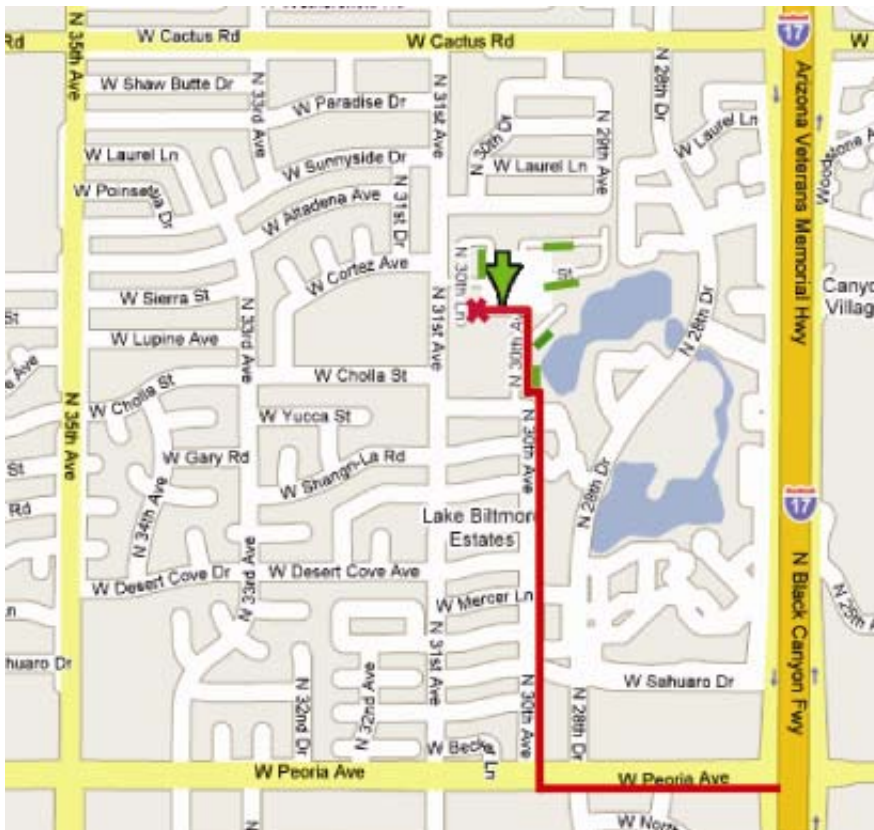

Diamond Life Center

Directions page 1 of 2

**Located off I-17
and the Peoria Ave Exit**

Off I-17, go West on Peoria.
After the light, there is a Chase
Bank on the right side.

Immediately after Chase turn
right on 30th Ave. 30th Ave will
curve left and then turn right into
Lake Biltmore Estates.

The first available parking
is a turn out to the right.

Continue up 30th Ave &
take the next left turn
which is Lupine Ave.

Diamond Life Center is the
last house on the right
#3028.

To enter the center, go
through the gate to the
right hand side of the
house.

Diamond Life Center

Directions page 2 of 2

The center is located on the East Side of
3028 W Lupine Ave, Phoenix, AZ 85029
Through the side gate.

If you need assistance from your car, call 480-217-1720
or 602-518-1966. ‘

Parking is marked by the green lines.